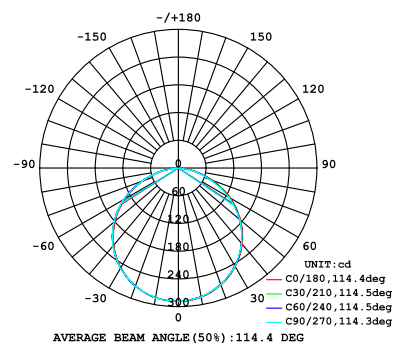

ML48 LED Streifen - max. 20m - 7.6W/m - Ra>90

Artikel Nr.:	Lichtfarbe Wellenlänge	Lumen/m	Leistung/m	Effizienz	CRI (Ra)	FPC Kupfer
ES-352827-120-48-Y	2700K	860LM	<7.6W	113LM/W	90+	3OZ
ES-352830-120-48-Y	3000K	860LM	<7.6W	113LM/W	90+	3OZ
ES-352835-120-48-Y	3500K	860LM	<7.6W	113LM/W	90+	3OZ
ES-352840-120-48-Y	4000K	900LM	<7.6W	118LM/W	90+	3OZ
ES-352835-120-48-Y	5000K	900LM	<7.6W	118LM/W	90+	3OZ
ES-352865-120-48-Y	6500K	900LM	<7.6W	118LM/W	90+	3OZ
ES-3528R-120-48-Y	620-625 NM NM	---	<7.6W	---	90+	3OZ
ES-3528Y-120-48-Y	585-590 NM NM	---	<7.6W	---	90+	3OZ
ES-3528G-120-48-Y	517-522 NM NM	---	<7.6W	---	90+	3OZ
ES-3528B-120-48-Y	465-470 NM NM	---	<7.6W	---	90+	3OZ