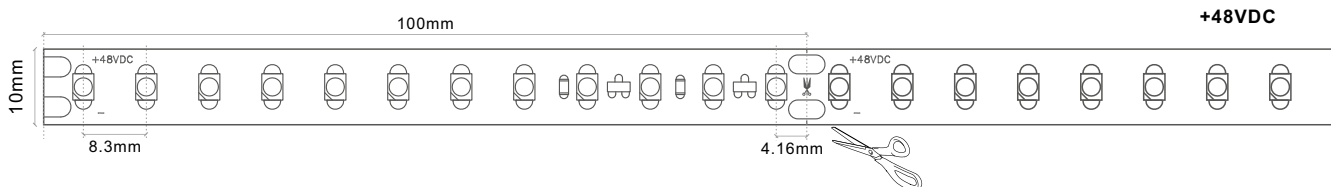

Maximale Länge mit einer Einspeisung: **5000CM**