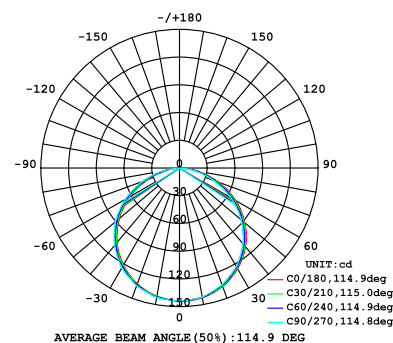

ML48 LED Streifen - max. 50m - 6.6W/m - Ra>90 - Konstantstrom

Artikel Nr.:	Lichtfarbe Wellenlänge	Lumen/m	Leistung/m	CRI (Ra)	FPC Kupfer
ES-352827C-120-48-Y	2700K	390LM	<6.6W	90+	4OZ
ES-352830C-120-48-Y	3000K	410LM	<6.6W	90+	4OZ
ES-352835C-120-48-Y	3500K	410LM	<6.6W	90+	4OZ
ES-352840C-120-48-Y	4000K	430LM	<6.6W	90+	4OZ
ES-352850C-120-48-Y	5000K	430LM	<6.6W	90+	4OZ
ES-352865C-120-48-Y	6500K	430LM	<6.6W	90+	4OZ
ES-3528RC-120-48-Y	620-625 NM NM	— —	<6.6W	90+	4OZ
ES-3528YC-120-48-Y	585-590 NM NM	— —	<6.6W	90+	4OZ
ES-3528GC-120-48-Y	517-522 NM NM	— —	<6.6W	90+	4OZ
ES-3528BC-120-48-Y	465-470 NM NM	— —	<6.6W	90+	4OZ