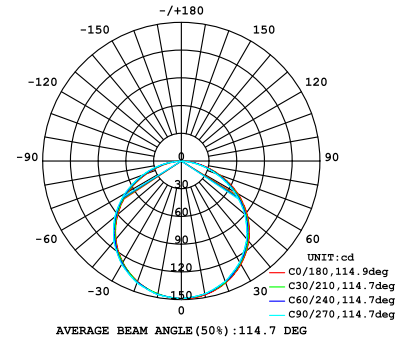

ML48 LED Streifen - max. 30m - 3.8W/m - Ra>90

Artikel Nr.:	Lichtfarbe Wellenlänge	Lumen/m	Leistung/m	Effizienz	CRI (Ra)	FPC Kupfer
ES-352827-60-48-Y	2700K	420LM	<3.8W	110LM/W	90+	3OZ
ES- 352830-60-48-Y	3000K	420LM	<3.8W	110LM/W	90+	3OZ
ES-352835-60-48-Y	3500K	420LM	<3.8W	110LM/W	90+	3OZ
ES-352840-60-48-Y	4000K	440LM	<3.8W	115LM/W	90+	3OZ
ES-352850-60-48-Y	5000K	440LM	<3.8W	115LM/W	90+	3OZ
ES-352865-60-48-Y	6500K	440LM	<3.8W	115LM/W	90+	3OZ
ES-3528R-60-48-Y	620-625 NM NM	---	<3.8W	---	90+	3OZ
ES-3528Y-60-48-Y	585-590 NM NM	---	<3.8W	---	90+	3OZ
ES-3528G-60-48-Y	517-522 NM NM	---	<3.8W	---	90+	3OZ
ES-3528B-60-48-Y	465-470 NM NM	---	<3.8W	---	90+	3OZ