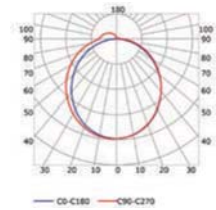

PHOTOMETRIC CURVE

Frosted cover
(light reduction: -26%)