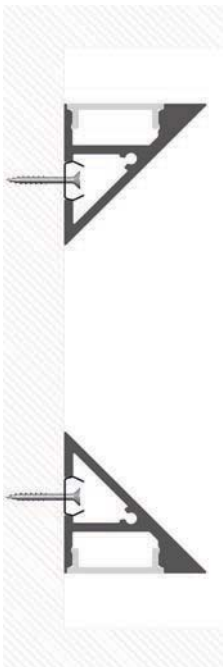

INSTALLATION

END CAPS

MOUNTING CLIPS

Article	Description	Length	Material	Color	Picture	Packaging
LLP-WL02-03-S2	Wall profile	2 m	Anodized aluminium	Silver		50 pcs
LLP-WL02-03-W2	Wall profile	2 m	Anodized aluminium	White		50 pcs
LLD-03-FK2	Transparent cover	2 m	Polycarbonate	-		320 pcs
LLD-03-FM2	Opal cover	2 m	Polycarbonate	-		320 pcs
LLD-03-FH2	Semiopal cover	2 m	Polycarbonate	-		320 pcs
LLD-03-FS2	Frosted cover	2 m	Polycarbonate	-		320 pcs
LLD-03-XK2-L1	56° lens	2 m	PMMA	-		-
LLE-WL02S-GP-U / LLE-WL02S-WP-U	Left end cap	-	Plastic	Grey / White	A	-
LLE-WL02D-GP-U / LLE-WL02D-WP-U	Right end cap	-	Plastic	Grey / White	B	-
LLM-IN04-M	Mounting clip	-	Metal	-	C	-