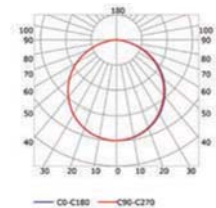

## PHOTOMETRIC CURVE

High opal cover step 1: -38%  
High frosted cover step 1: -40%

Low opal cover step 1: -42%  
Low frosted cover step 1: -44%

Low opal cover step 2: -54%  
Low frosted cover step 2: -56%