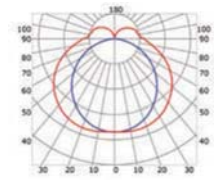

## PHOTOMETRIC CURVE

High opal cover  
(light reduction: -25%)

Low opal cover  
(light reduction: -31%)