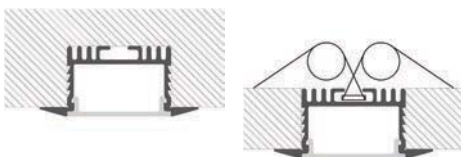

INSTALLATION