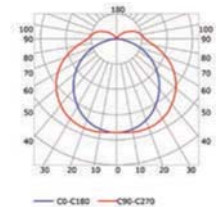

PHOTOMETRIC CURVE

High opal cover
(light reduction: -29%)