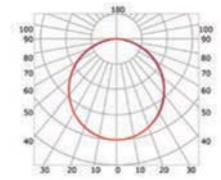

LLP-RE08-13

Available in 3 m for LED strip up to 12 mm width

COVERS

PHOTOMETRIC CURVE

Opal cover
(light reduction: -44%)