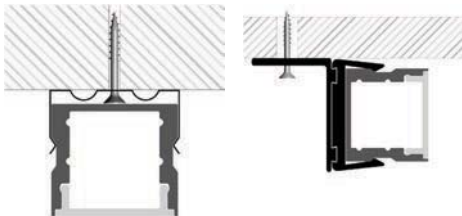

INSTALLATION

END CAPS

MOUNTING CLIPS