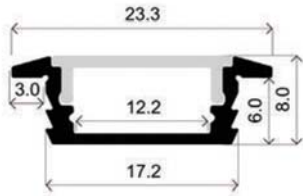

LLP-RE01-03

Available in 2 m and 3 m for LED strip up to 12 mm width

COVERS