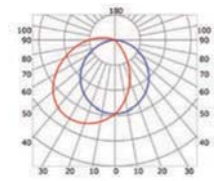

Transparent cover
(light reduction: -20%)

Opal cover
(light reduction: -37%)