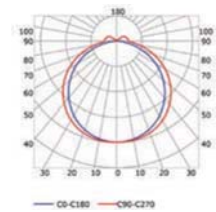

PHOTOMETRIC CURVE

High opal cover: -39%
High frosted cover: -40%