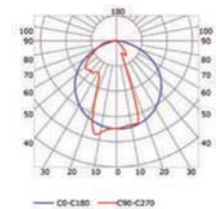

COVERS

PHOTOMETRIC CURVE

Transparent cover 40°
(light reduction -41%)