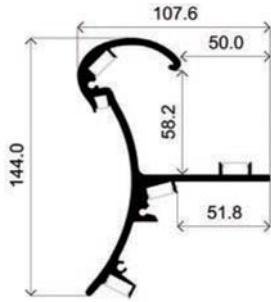

LLP-HR01-0203

Available in 6 m for LED strip up to 6 mm and 12 mm width

COVERS