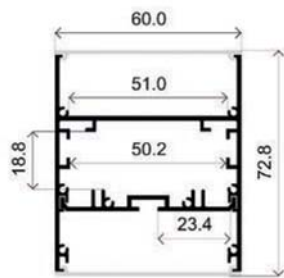

LLP-CL04-18

Available in 3 m for LED strip up to 50 mm width

COVERS