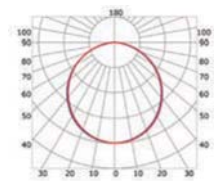

## PHOTOMETRIC CURVE

Transparent cover  
(light reduction: -25%)

Semiopal cover  
(light reduction: -29%)

Opal cover: -41%  
Frosted cover: -47%

40° lens cover  
(light reduction: -25%)