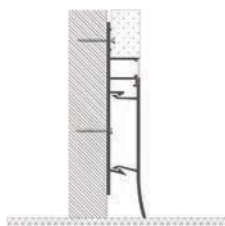

INSTALLATION

Article	Description	Length	Material	Color	Picture	Packaging
LLP-BB02-02-S2	Baseboard profile (rear part)	2 m	Anodized aluminium	Silver	-	-
LLP-BB03-00-S2	Baseboard profile (front part)	2 m	Anodized aluminium	Silver	-	-
LLP-BB03-00-B2	Baseboard profile (front part)	2 m	Anodized aluminium	Black	-	-
LLD-02-FM2	Opal cover	2 m	Polycarbonate	-	-	300 pcs
LLD-02-FS2	Frosted cover	2 m	Polycarbonate	-	-	300 pcs