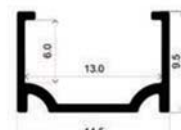

LLP-SL08-03