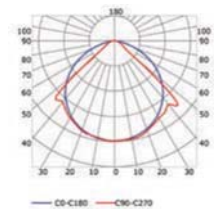

PHOTOMETRIC CURVE