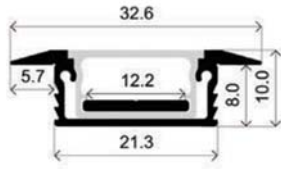

LLP-RE07-12

Available in 3 m for LED strip up to 12 mm width

COVERS