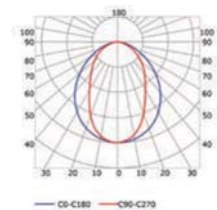

## PHOTOMETRIC CURVE

Transparent cover 50°  
(light reduction: -34%)

Semiopal cover 67°  
(light reduction: -38%)

Opal cover: -49%  
Frosted cover: -55%

18° Lens cover  
(light reduction: -34%)