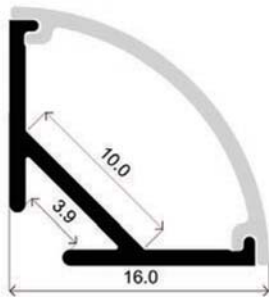

LLP-AN03-08

Available in 2 m and 3 m for LED strip up to 10 mm width

COVERS