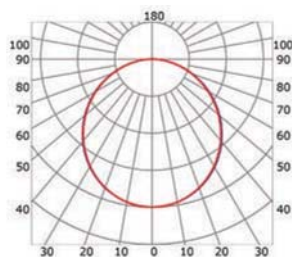

— C0-C180 — C90-C270
Opal cover: -40%
Frosted cover: -43%