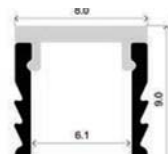

LLP-RE04-07