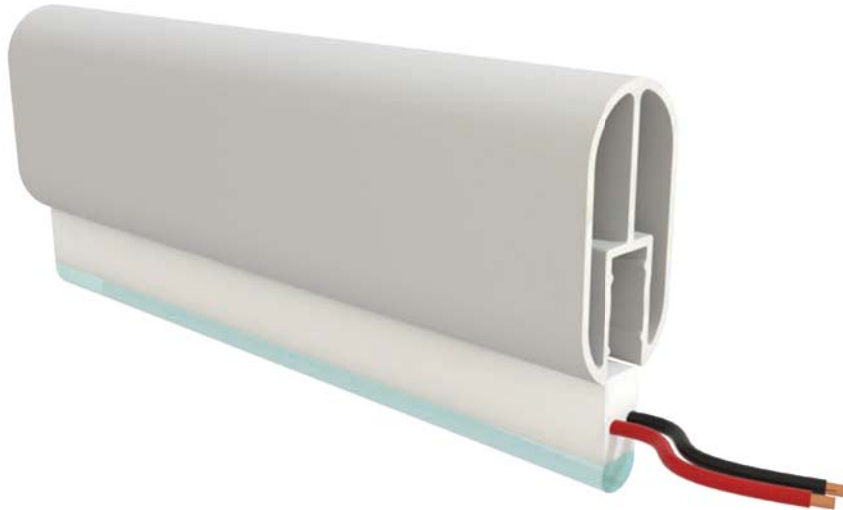

LLP-WB01-00

Available in 2 m for 6 mm Neon Flex

PHOTOMETRIC CURVE

Light reduction: -15%