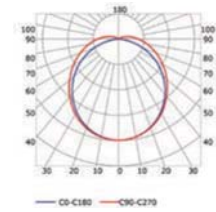

## PHOTOMETRIC CURVE

Transparent cover  
(light reduction: -7%)

Opal cover: -22%  
Frosted cover: -28%

Opal L cover  
(light reduction: -25%)