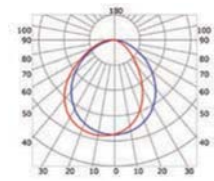

Transparent cover
(light reduction: -19%)