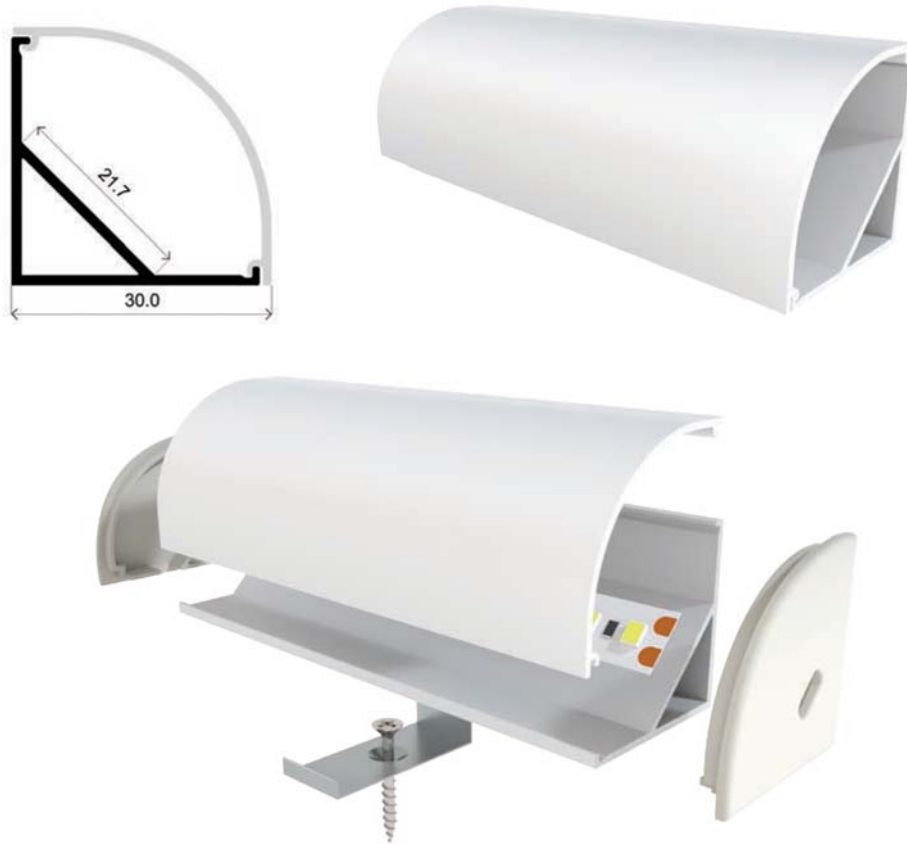

LLP-AN04-09

Available in 2 m and 3 m for LED strip up to 21 mm width