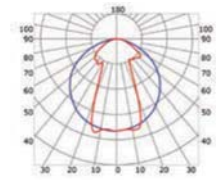

PHOTOMETRIC CURVE