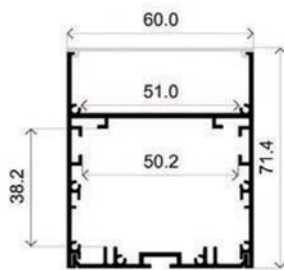

LLP-CL04-18

Available in 3 m for LED strip up to 50 mm width

COVERS