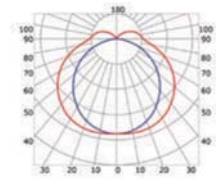

PHOTOMETRIC CURVE