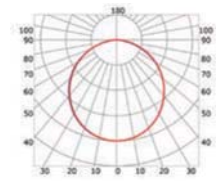

## PHOTOMETRIC CURVE

High opal cover  
(light reduction: -38%)

Flat opal cover  
(light reduction: -45%)