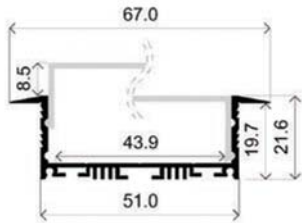

LLP-RE04-07

Available in 2 m for LED strip up to 43 mm width

COVERS