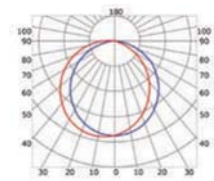

Semiopal cover
(light reduction: -23%)

Opal cover: -37%
Frosted cover: -39%