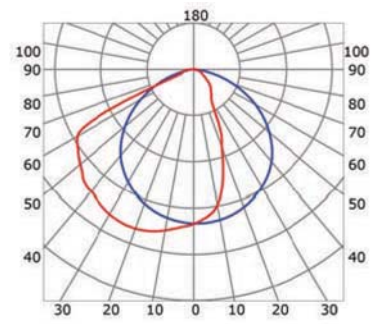

— C0-C180 — C90-C270

Transparent cover
(light reduction: -17%)