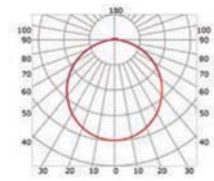

## PHOTOMETRIC CURVE

High opal cover  
(light reduction: -25%)

Low opal cover  
(light reduction: -31%)