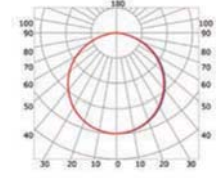

## PHOTOMETRIC CURVE

High opal cover: -36%  
High frosted cover: -38%

Low opal cover: -40%  
Low frosted cover: -42%