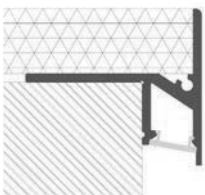

INSTALLATION

Article	Description	Length	Material	Color	Picture	Packaging
LLP-ST01-02-S2	Profile for step	2 m	Anodized aluminium	Silver	-	-
LLP-ST01-02-B2	Profile for step	2 m	Anodized aluminium	Black	-	-
LLD-02-FM2	Opal cover	2 m	Polycarbonate	-	-	300 pcs
LLD-02-FS2	Frosted cover	2 m	Polycarbonate	-	-	300 pcs