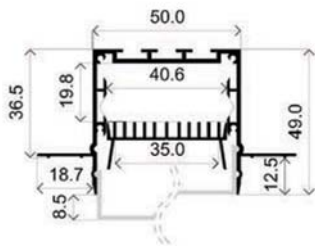

LLP-DW05-07

Available in 3 m for LED strip up to 35 mm width

COVERS