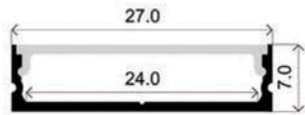

LLP-SL07-05

Available in 2 m for LED strip up to 24 mm width

COVERS