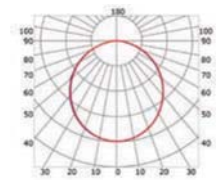

PHOTOMETRIC CURVE

Opal cover: -37%
Frosted cover: -38%