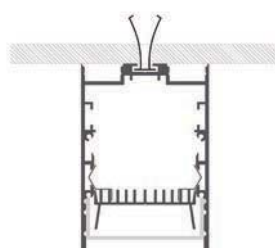

— C0-C180 — C90-C270
Opal cover: -39%
Frosted cover: -41%