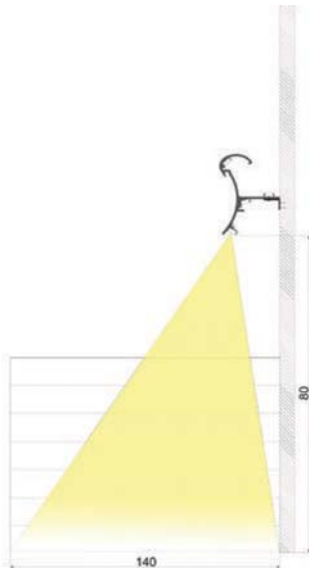

— C0-C180 — C90-C270

Transparent cover
(light reduction: -17%)