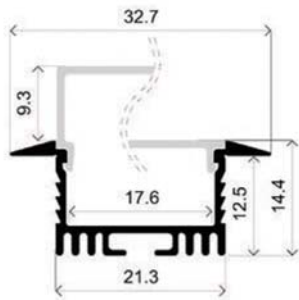

LLP-RE05-01

Available in 2 m for LED strip up to 17 mm width

COVERS