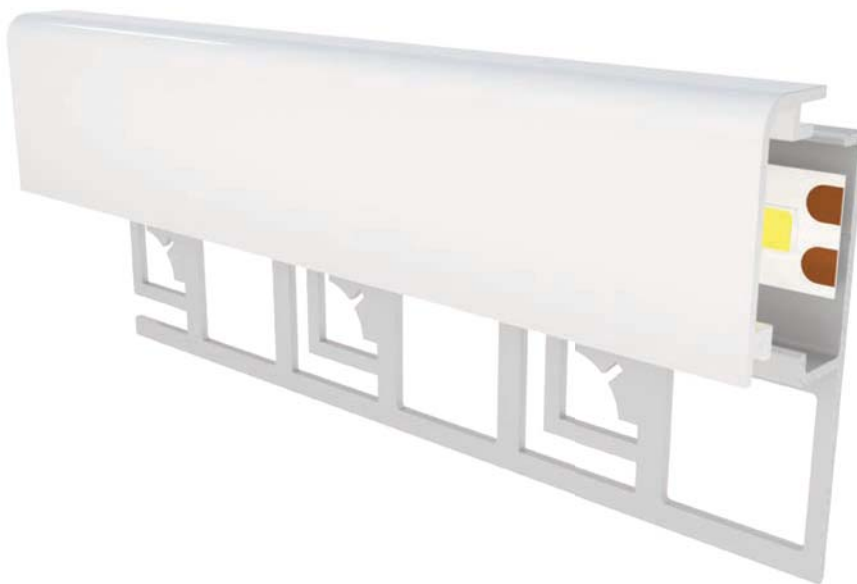

PHOTOMETRIC CURVE