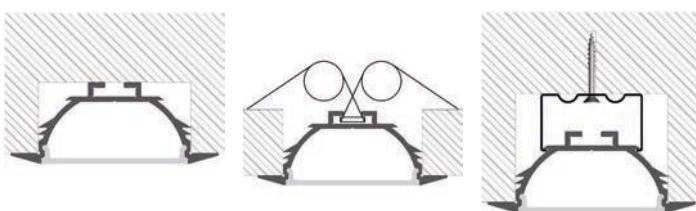

INSTALLATION

END CAPS

MOUNTING CLIPS

Article	Description	Length	Material	Color	Picture	Packaging
LLP-RE03-05-S2	Recessed profile	2 m	Anodized aluminium	Silver		-
LLD-05-FK2	Transparent cover	2 m	Polycarbonate	-		240 pcs.
LLD-05-FM2	Opal cover	2 m	Polycarbonate	-		240 pcs
LLD-05-FS2	Frosted cover	2 m	Polycarbonate	-		240 pcs
LLE-RE03-GP-N	End cap without hole	-	Plastic	Grey	A	-
LLE-RE03-GP-W	End cap with hole	-	Plastic	Grey	B	-
LLM-ES01-M	Mounting clip	-	Metal	-	C	-
LLM-SP01-M	Mounting spring	-	Metal	-	D	-