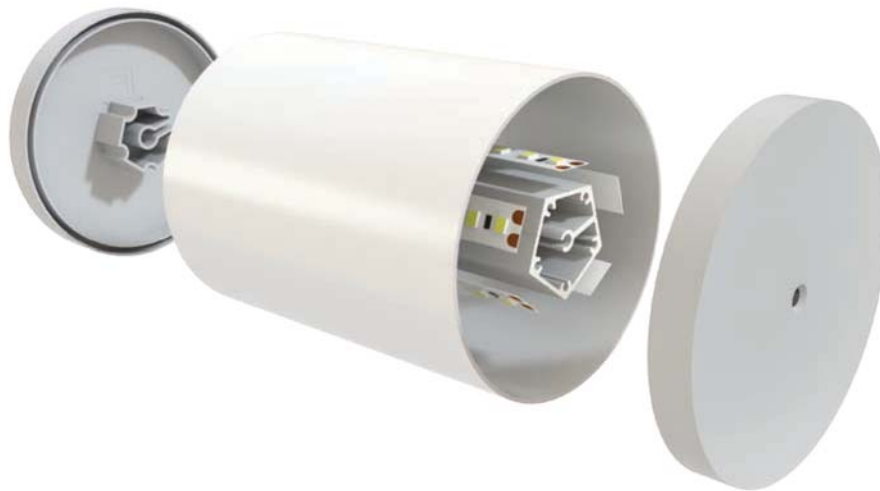

INSTALLATION

END CAPS

A

Article	Description	Length	Material	Color	Picture	Packaging
LLP-NE03-17-S2	Round profile	2 m	Anodized aluminium	Silver		-
LLD-17-RM2	Opal cover	2 m	Polycarbonate	-		-
LLE-NE03-WP-N	End cap without hole	-	Plastic	White	A	-
LLM-CL03-M	Suspension kit	2 m	Metal	-		-