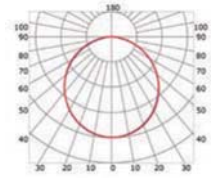

PHOTOMETRIC CURVE

Opal cover: -68%
Frosted cover: -69%