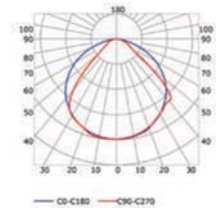

## PHOTOMETRIC CURVE

Transparent cover  
(light reduction: -16%)

Semiopal cover  
(light reduction: -21%)

Opal cover: -33%  
Frosted cover: -39%

56° lens cover  
(light reduction: -16%)