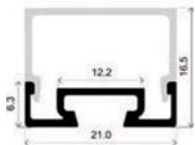

LLP-SL06-05