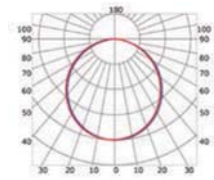

PHOTOMETRIC CURVE

Opal cover: -55%
Frosted cover: -59%