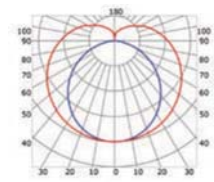

LLP-NE01-14

Available in 2 m for LED strip up to 20 mm width

COVERS

PHOTOMETRIC CURVE

Opal cover
(light reduction: -13%)