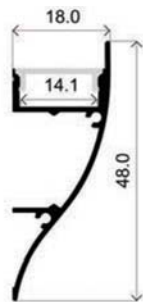

# LLP-WL01-03

Available in 2 m for LED strip up to 14 mm width