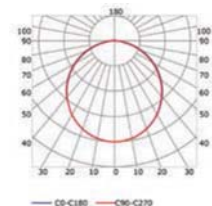

## PHOTOMETRIC CURVE

Transparent cover 90°  
(light reduction: -16%)

Semiopal cover 90°  
(light reduction: -20%)

Opal cover: -32%  
Frosted cover: -39%

60° lens cover  
(light reduction: -16%)