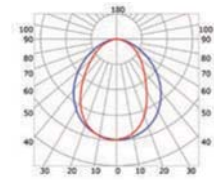

Transparent cover
(light reduction: -25%)