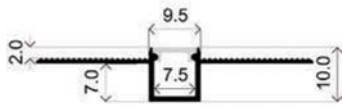

LLP-DW06-02

Available in 3 m for LED strip up to 6 mm width

COVERS