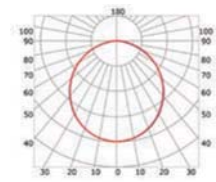

LLP-SL09-12

Available in 3 m for LED strip up to 12 mm width

COVERS

PHOTOMETRIC CURVE

Opal cover
(light reduction: -32%)