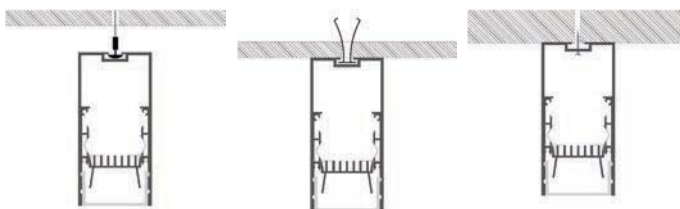

INSTALLATION