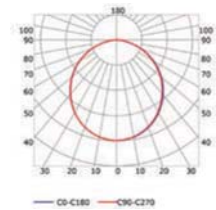

Opal cover: -32%
Frosted cover: -33%