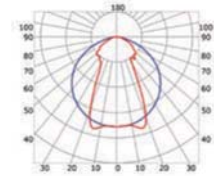

## PHOTOMETRIC CURVE

Transparent cover 50°  
(light reduction: -34%)

Semiopal cover 67°  
(light reduction: -38%)

Opal cover: -49%  
Frosted cover: -55%

18° lens cover  
(light reduction: -34%)