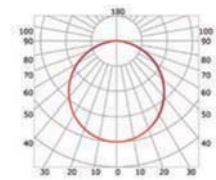

## PHOTOMETRIC CURVE

Opal cover  
(light reduction: -44%)