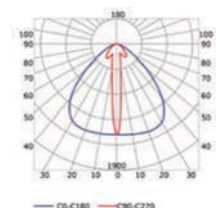

## PHOTOMETRIC CURVE

Transparent cover  
(light reduction -35%)

Semiopal cover  
(light reduction -42%)

Opal cover: -53%  
Frosted cover: -59%

11° lens cover  
(light reduction -37%)

Article	Description	Length	Material	Color	Picture	Packaging
LLP-DW03-03-S3	Drywall profile	3 m	Anodized aluminium	Silver		-
LLD-03-FK3	Transparent cover	3 m	Polycarbonate	-		180 pcs
LLD-03-FM3	Opal cover	3 m	Polycarbonate	-		180 pcs
LLD-03-FH3	Semiopal cover	3 m	Polycarbonate	-		180 pcs
LLD-03-FS3	Frosted cover	3 m	Polycarbonate	-		180 pcs
LLD-03-XK3-L1	11° lens	3 m	PMMA	-		-