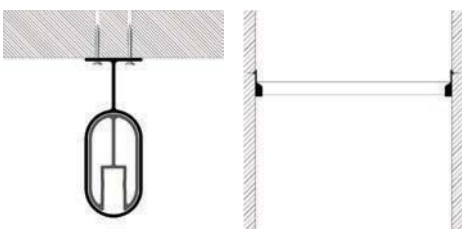

INSTALLATION

MOUNTING CLIPS

Article	Description	Length	Material	Color	Picture	Packaging
LLP-WB01-00-S2	Wardrobe profile	2 m	Anodized aluminium	Silver		-