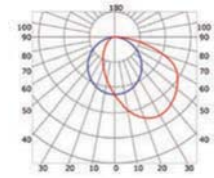

## PHOTOMETRIC CURVE

Opal cover: -46%  
Frosted cover: -50%