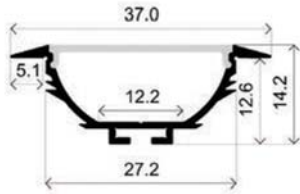

LLP-RE03-05

Available in 2 m for LED strip up to 12 mm width

COVERS