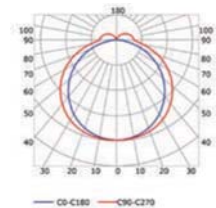

## PHOTOMETRIC CURVE

High opal cover step 1: -38%  
High frosted cover step 1: -40%

Low opal cover step 1: -42%  
Low frosted cover step 1: -44%

Low opal cover step 2: -54%  
Low frosted cover step 2: -56%