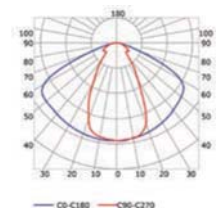

## PHOTOMETRIC CURVE

Transparent cover 90°  
(light reduction: -16%)

Semiopal cover 90°  
(light reduction: -20%)

Opal cover: -32%  
Frosted cover: -39%

60° lens cover  
(light reduction: -16%)