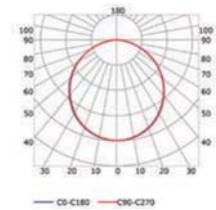

## PHOTOMETRIC CURVE

Transparent cover  
(light reduction: -16%)

Semiopal cover  
(light reduction: -21%)

Opal cover: -33%  
Frosted cover: -39%

56° lens cover  
(light reduction: -16%)