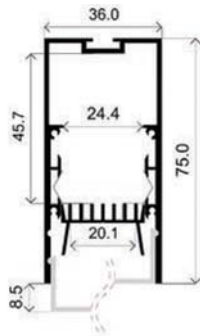

LLP-CL01-06

Available in 3 m for LED strip up to 20 mm width

COVERS