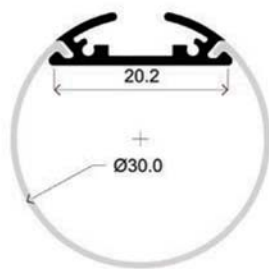

LLP-NE01-14

Available in 2 m for LED strip up to 20 mm width

COVERS

PHOTOMETRIC CURVE

INSTALLATION

END CAPS

MOUNTING CLIPS

Article	Description	Length	Material	Color	Picture	Packaging
LLP-NE01-14-S2	Round profile	2 m	Anodized aluminium	Silver		100 pcs
LLD-14-RM2	Opal cover	2 m	Polycarbonate	-		60 pcs
LLE-NE0102-GP-N	End cap without hole	-	Plastic	Grey	A	125 pcs
LLE-NE0102-GP-W	End cap with hole	-	Plastic	Grey	B	125 pcs
LLM-CL01-M	Suspension kit	2 m	Metal	-	C	-
LLM-CL02-M	Suspension kit	2 m	Metal	-	D	-
LLM-SP02-M	Mounting spring	-	Metal	-	E	-
LLM-AC01-M	Straight connector	-	Metal	-	F	-
LLM-AC02-M	120° horizontal connector	-	Metal	-	G	-
LLM-AC03-M	90° horizontal connector	-	Metal	-	H	-
LLM-AC04-M	90° vertical connector	-	Metal	-	I	-