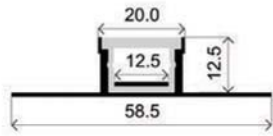

# LLP-TI01-11

Available in 3 m for LED strip up to 12 mm width