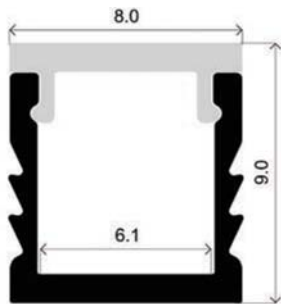

# LLP-RE09-02

Available in 2 m and 3 m for LED strip up to 6 mm width