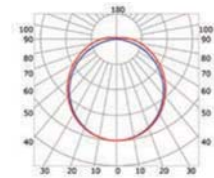

Transparent cover
(light reduction: -9%)

Opal cover: -25%
Frosted cover: -28%