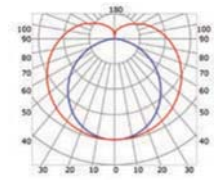

PHOTOMETRIC CURVE

Opal cover
(light reduction: -13%)