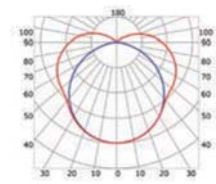

## PHOTOMETRIC CURVE

Transparent cover  
(light reduction: -7%)

Opal cover: -22%  
Frosted cover: -28%

Opal L cover  
(light reduction: -25%)