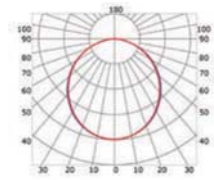

LLP-SL12-16

Available in 2 m for LED strip up to 10 mm width

COVERS

PHOTOMETRIC CURVE

Opal cover
(light reduction: -37%)