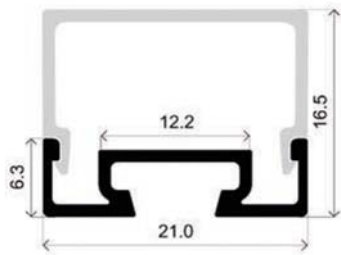

LLP-SL11-01

Available in 2 m for LED strip up to 12 mm width

COVERS