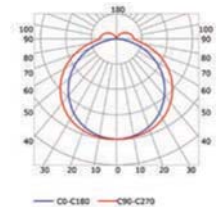

PHOTOMETRIC CURVE

High opal cover step 1: -38%
High frosted cover step 1: -40%