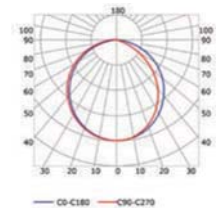

## PHOTOMETRIC CURVE

Transparent cover  
(light reduction: -20%)

Semiopal cover  
(light reduction: -25%)

Opal cover: -37%  
Frosted cover: -43%

55° lens cover  
(light reduction: -19%)