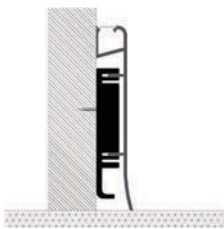

INSTALLATION

MOUNTING CLIPS

A

Article	Description	Length	Material	Color	Picture	Packaging
LLP-BB01-02-S2	Baseboard profile	2 m	Anodized aluminium	Silver		-
LLP-BB01-02-B2	Baseboard profile	2 m	Anodized aluminium	Black		-
LLP-BB01-02-W2	Baseboard profile	2 m	Anodized aluminium	White		-
LLD-02-FM2	Opal cover	2 m	Polycarbonate	-		300 pcs
LLD-02-FS2	Frosted cover	2 m	Polycarbonate	-		300 pcs
LLM-IN05-P	Mounting clip	-	Plastic	-	A	-