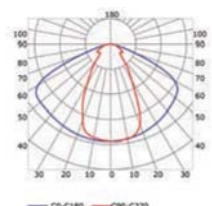

## PHOTOMETRIC CURVE

Transparent cover 90°  
(light reduction: -16%)

Semiopal cover 90°  
(light reduction: -20%)

Opal cover: -32%  
Frosted cover: -39%

60° lens cover  
(light reduction: -16%)