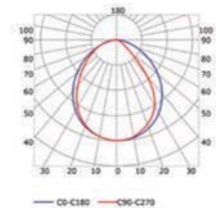

Transparent cover
(light reduction: -20%)