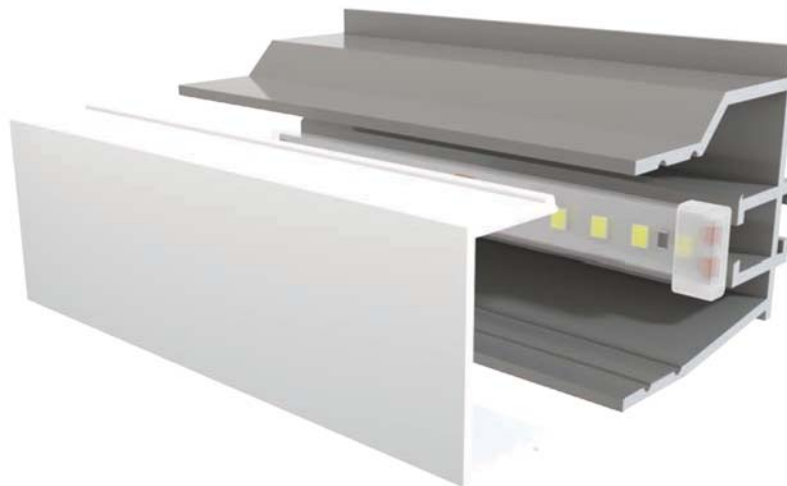

# LLP-CC01-06

Available in 3 m for LED strip up to 12 mm width