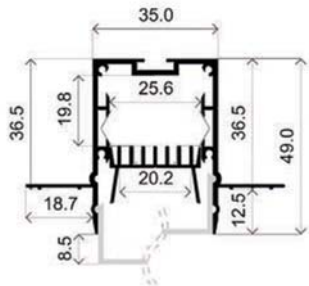

LLP-DW04-06

Available in 3 m for LED strip up to 20 mm width

COVERS