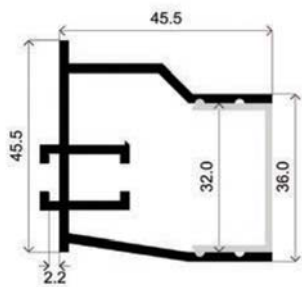

# LLP-CC01-06

Available in 3 m for LED strip up to 12 mm width