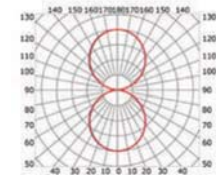

Biemission Opal: -37%
Biemission Frosted: -38%