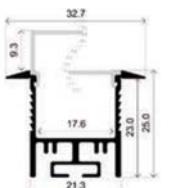

LLP-RE01-03