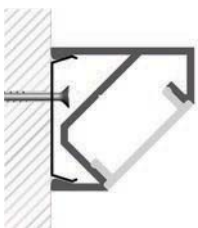

INSTALLATION

END CAPS