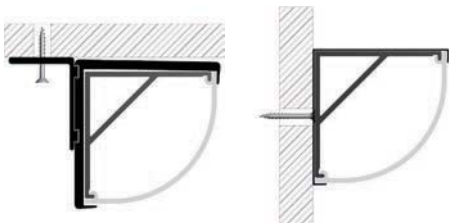

INSTALLATION