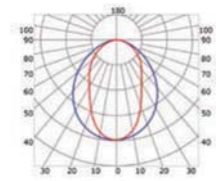

Transparent cover
(light reduction -38%)