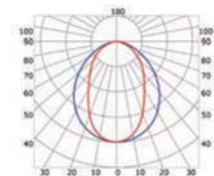

## PHOTOMETRIC CURVE

Transparent cover 50°  
(light reduction: -34%)

Semiopal cover 67°  
(light reduction: -38%)

Opal cover: -49%  
Frosted cover: -55%

18° lens cover  
(light reduction: -34%)