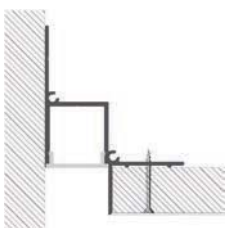

INSTALLATION