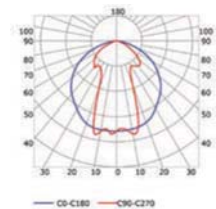

COVERS

PHOTOMETRIC CURVE

Transparent cover
(light reduction -35%)