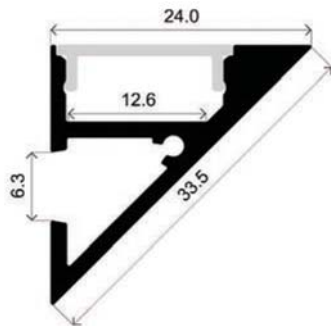

# LLP-WL02-03

Available in 2 m for LED strip up to 12 mm width