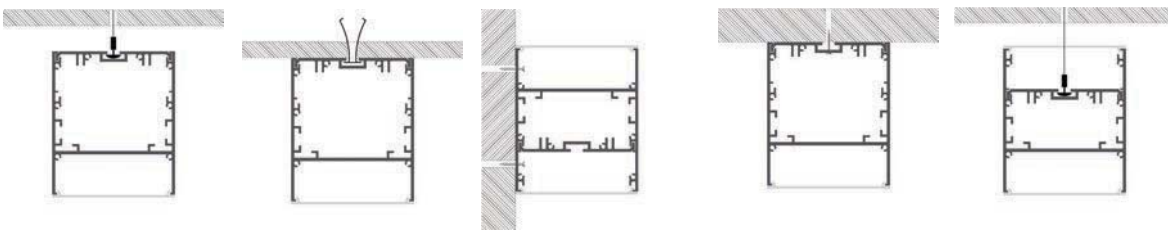

INSTALLATION

END CAPS

MOUNTING CLIPS