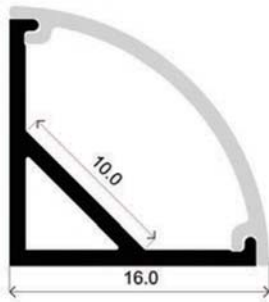

LLP-AN02-08

Available in 2 m and 3 m for LED strip up to 10 mm width

COVERS