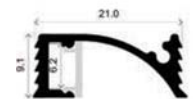

LLP-RE05-01