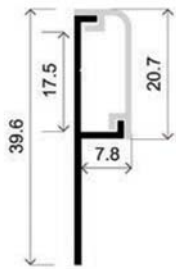

LLP-TI02-10

Available in 3 m for LED strip up to 17 mm width

COVERS