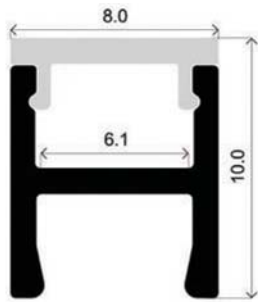

LLP-SL03-02

Available in 2 m and 3 m for LED strip up to 6 mm width

COVERS

PHOTOMETRIC CURVE

Opal cover: -35%
Frosted cover: -38%

INSTALLATION

END CAPS

MOUNTING CLIPS

Article	Description	Length	Material	Color	Picture	Packaging
LLP-SL03-02-S2 / LLP-SL03-02-S3	Surface profile	2 / 3 m	Anodized aluminium	Silver		100 pcs
LLD-02-FM2 / LLD-02-FM3	Opal cover	2 / 3 m	Polycarbonate	-		300 pcs
LLD-02-FS2 / LLD-02-FS3	Frosted cover	2 / 3 m	Polycarbonate	-		300 pcs
LLE-SL03RE09-GS-U	End cap	-	Silicone	Grey	A	-
LLM-IN03-M	Mounting clip	-	Metal	-	B	-