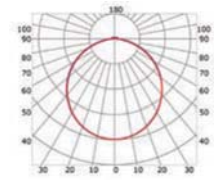

High opal cover
(light reduction: -25%)

Low opal cover
(light reduction: -31%)