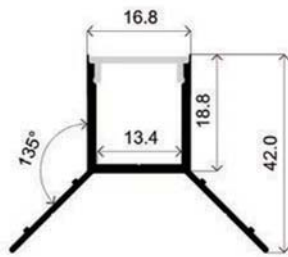

# LLP-DW03-03

Available in 3 m for LED strip up to 13 mm width