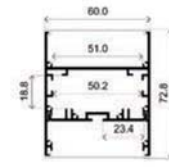

LLP-WL03-01