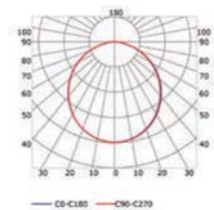

## PHOTOMETRIC CURVE

Transparent cover  
(light reduction: -14%)

Opal cover: -32%  
Frosted cover: -33%