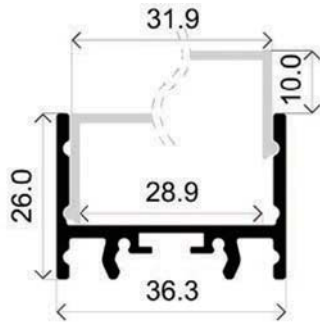

LLP-SL02-06

Available in 3 m for LED strip up to 28 mm width

COVERS

PHOTOMETRIC CURVE

High opal cover: -36%
High frosted cover: -38%

Low opal cover: -40%
Low frosted cover: -42%