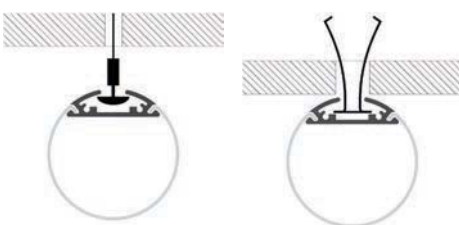

INSTALLATION

END CAPS

MOUNTING CLIPS