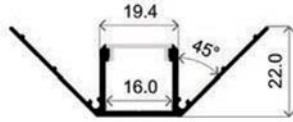

LLP-DW02-03

Available in 2 m for LED strip up to 16 mm width

COVERS