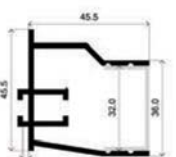

LLP-WL01-03