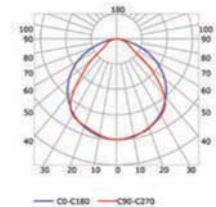

PHOTOMETRIC CURVE