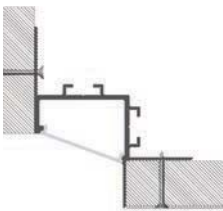

INSTALLATION