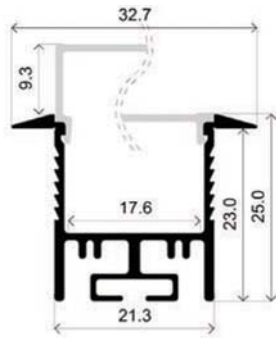

LLP-RE06-01

Available in 2 m for LED strip up to 17 mm width

COVERS