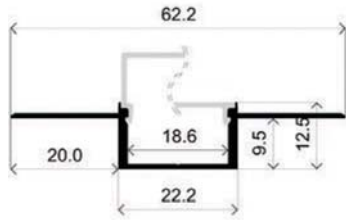

LLP-DW07-01

Available in 2 m for LED strip up to 18 mm width

COVERS