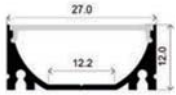

LLP-SL01-01