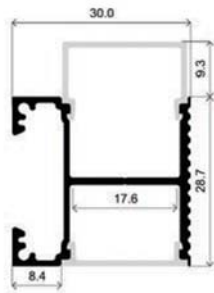

LLP-WL03-01

Available in 2 m for LED strip up to 17 mm width

COVERS