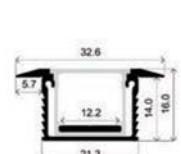

LLP-RE03-05