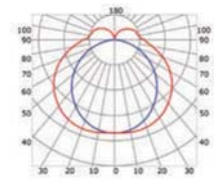

PHOTOMETRIC CURVE