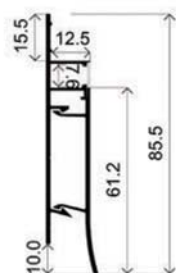

LLP-BB02-02

Available in 2 m for LED strip up to 6 mm width

COVERS