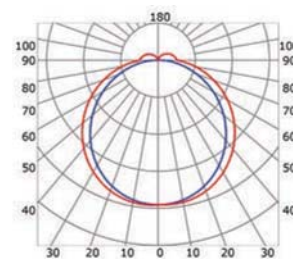

Photometric curves carried out changing the position of lower cover

— C0-C180 — C90-C270
Opal cover: -39%
Frosted cover: -42%