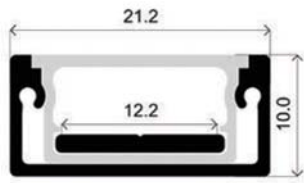

LLP-SL09-12

Available in 3 m for LED strip up to 12 mm width

COVERS

PHOTOMETRIC CURVE

Opal cover
(light reduction: -32%)

INSTALLATION

END CAPS

MOUNTING CLIPS

Article	Description	Length	Material	Color	Picture	Packaging
LLP-SL09-12-S3	Waterproof surface profile	3 m	Anodized aluminium	Silver		-
LLP-AC01-00-S3	Flat bar for LED strip	3 m	Anodized aluminium	Silver		-
LLD-12-WM3	Opal cover	3 m	Polycarbonate	-		-
LLE-SL09-GP-N	End cap without hole	-	Plastic	Grey	A	400 pcs
LLE-SL09-GP-W	End cap with hole	-	Plastic	Grey	B	400 pcs
LLE-D12W-WS-U	Internal end cap	-	Silicone	White	C	400 pcs
LLM-ES07-M	Mounting clip	-	Metal	-	D	-