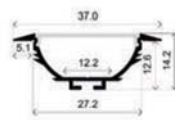

LLP-AC03-00