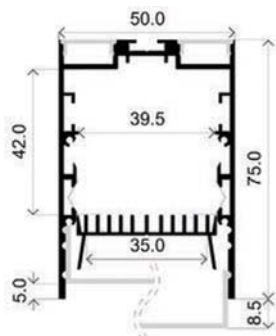

LLP-CL02-07

Available in 2 m and 3 m for LED strip up to 35 mm width

COVERS