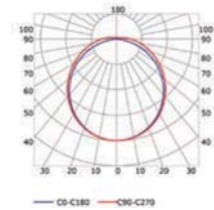

## PHOTOMETRIC CURVE

Transparent cover  
(light reduction: -9%)

Opal cover: -25%  
Frosted cover: -28%