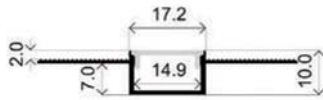

LLP-DW08-03

Available in 3 m for LED strip up to 14 mm width

COVERS