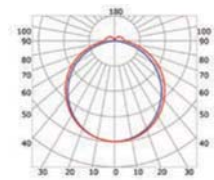

COVERS

PHOTOMETRIC CURVE

Opal cover: -50%
Frosted cover: -53%