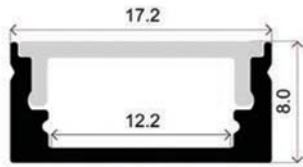

LLP-SL08-03

Available in 2 m and 3 m for LED strip up to 12 mm width

COVERS