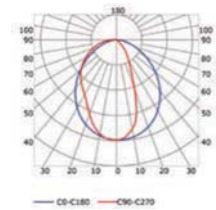

Semiopal cover
(light reduction: -45%)