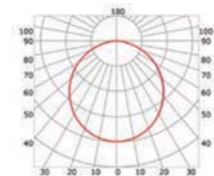

## PHOTOMETRIC CURVE

Transparent cover 50°  
(light reduction: -34%)

Semiopal cover 67°  
(light reduction: -38%)

Opal cover: -49%  
Frosted cover: -55%

18° lens cover  
(light reduction: -34%)