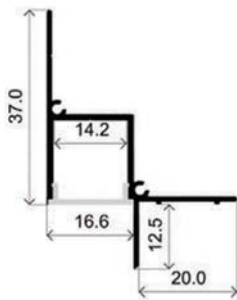

LLP-DW01-03

Available in 3 m for LED strip up to 14 mm width