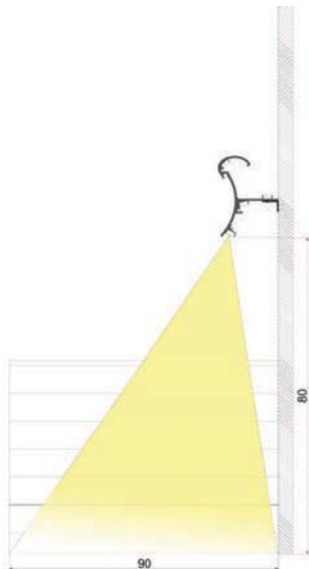

— C0-C180 — C90-C270

60° lens cover
(light reduction: -17%)