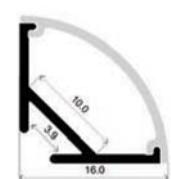

LLP-RE08-13