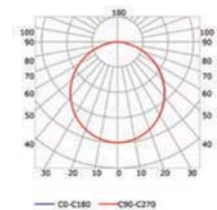

## PHOTOMETRIC CURVE

Transparent cover 50°  
(light reduction: -34%)

Semiopal cover 67°  
(light reduction: -38%)

Opal cover: -49%  
Frosted cover: -55%

18° Lens cover  
(light reduction: -34%)