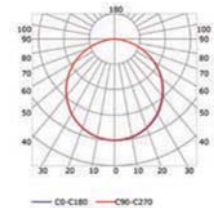

Low Opal cover: -65%
Low Frosted cover: -65%