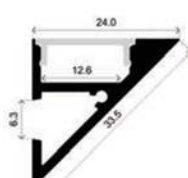

LLP-AN02-08