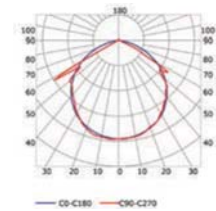

## PHOTOMETRIC CURVE

Transparent cover  
(light reduction: -7%)

Opal cover: -22%  
Frosted cover: -28%

Opal L cover  
(light reduction: -25%)