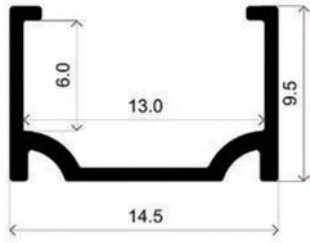

LLP-AC03-00

Available in 3 m for IP protection LED strip up to 12 mm width

PHOTOMETRIC CURVE

Light reduction: -21%

INSTALLATION

Article	Description	Length	Material	Color	Picture	Packaging
LLP-AC03-00-S3	Surface profile	3 m	Anodized aluminium	Silver		-