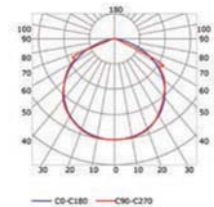

PHOTOMETRIC CURVE

Transparent cover
(light reduction: -8%)