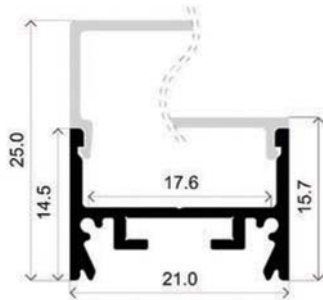

LLP-SL01-01

Available in 2 m for LED strip up to 17 mm width

COVERS

PHOTOMETRIC CURVE