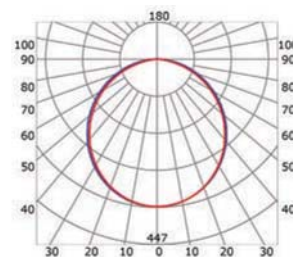

## COVERS

Photometric curves carried out changing the position of lower cover

— C0-C180 — C90-C270  
Opal cover: -39%  
Frosted cover: -42%

— C0-C180 — C90-C270  
Opal cover: -40%  
Frosted cover: -43%

— C0-C180 — C90-C270  
Opal cover: -39%  
Frosted cover: -41%