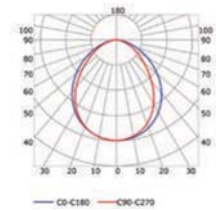

## PHOTOMETRIC CURVE

Transparent cover  
(light reduction: -16%)

Semiopal cover  
(light reduction: -21%)

Opal cover: -33%  
Frosted cover: -39%

56° lens cover  
(light reduction: -16%)