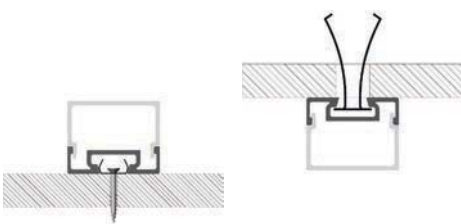

INSTALLATION

END CAPS   MOUNTING CLIPS