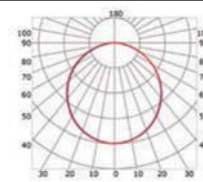

PHOTOMETRIC CURVE

Opal cover: -65%
Frosted cover: -67%