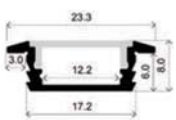

LLP-SL11-01