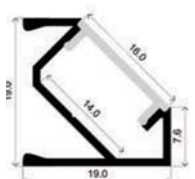

LLP-RE06-01