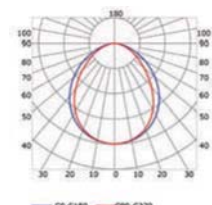

## PHOTOMETRIC CURVE

Transparent cover 90°  
(light reduction: -16%)

Semiopal cover 90°  
(light reduction: -20%)

Opal cover: -32%  
Frosted cover: -39%

60° lens cover  
(light reduction: -16%)