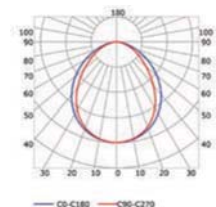

Transparent cover 90°
(light reduction: -16%)