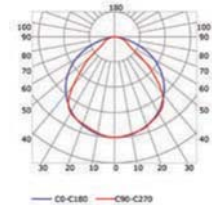

## PHOTOMETRIC CURVE

Transparent cover 90°  
(light reduction: -16%)

Semiopal cover 90°  
(light reduction: -20%)

Opal cover: -32%  
Frosted cover: -39%

60° lens cover  
(light reduction: -16%)