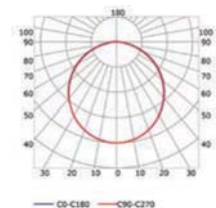

## PHOTOMETRIC CURVE

Transparent cover 90°  
(light reduction: -16%)

Semiopal cover 90°  
(light reduction: -20%)

Opal cover: -32%  
Frosted cover: -39%

60° lens cover  
(light reduction: -16%)