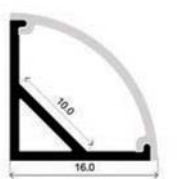

LLP-RE07-12