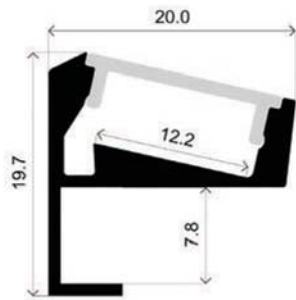

LLP-SH01-03

Available in 2 m for LED strip up to 12 mm width