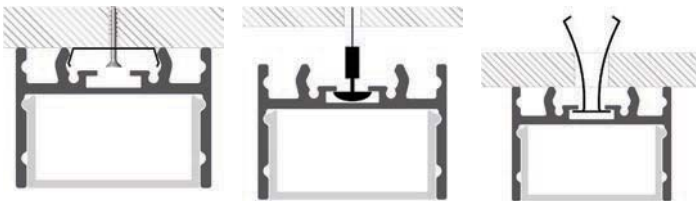

END CAPS

MOUNTING CLIPS

A	B	C	D	E	F	G	H	I	L
Article	Description	Length	Material	Color	Picture	Packaging			
LLP-SL02-06-S3	Surface profile	3 m	Anodized aluminium	Silver		18 pcs			
LLP-SL02-06-W3	Surface profile	3 m	Anodized aluminium	White		18 pcs			
LLD-06-CM3	Opal cover	3 m	Polycarbonate	-		30 pcs			
LLD-06-CS3	Frosted cover	3 m	Polycarbonate	-		30 pcs			
LLE-SL02-GP-N / LLE-SL02-WP-N	End cap without hole	-	Plastic	Grey / White	A	-			
LLE-SL02-GP-W / LLE-SL02-WP-W	End cap with hole	-	Plastic	Grey / White	B	-			
LLM-IN01-M	Mounting clip	-	Metal	-	C	-			
LLM-SP02-M	Mounting spring	-	Metal	-	D	-			
LLM-CL01-M	Suspension kit	2 m	Metal	-	E	-			
LLM-CL02-M	Suspension kit	2 m	Metal	-	F	-			
LLM-AC01-M	Straight connector	-	Metal	-	G	-			
LLM-AC02-M	120° horizontal connector	-	Metal	-	H	-			
LLM-AC03-M	90° horizontal connector	-	Metal	-	I	-			
LLM-AC04-M	90° vertical connector	-	Metal	-	L	-