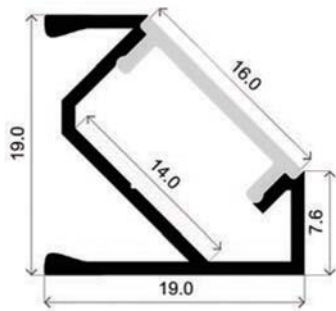

LLP-AN01-03

Available in 2 m for LED strip up to 14 mm width

COVERS

PHOTOMETRIC CURVE