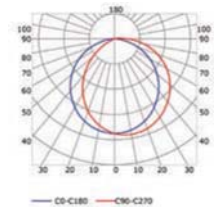

PHOTOMETRIC CURVE

Opal cover: -68%
Frosted cover: -69%