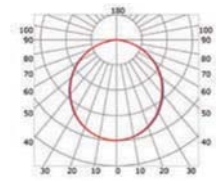

## PHOTOMETRIC CURVE

Transparent cover  
(light reduction -38%)

Semiopal cover  
(light reduction: -42%)

Opal cover: -56%  
Frosted cover: -58%

13° lens cover  
(light reduction: -38%)