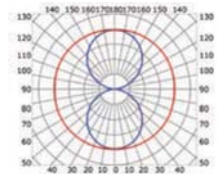

COVERS

PHOTOMETRIC CURVE

Opal cover
(light reduction: -32%)