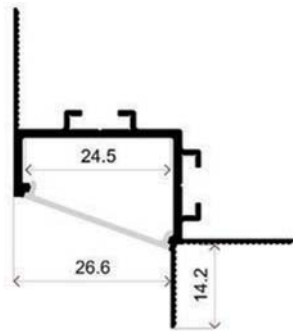

LLP-DW10-05

Available in 3 m for LED strip up to 24 mm width

COVERS

PHOTOMETRIC CURVE