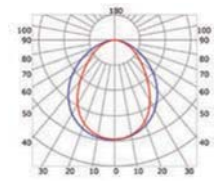

Transparent cover
(light reduction: -21%)