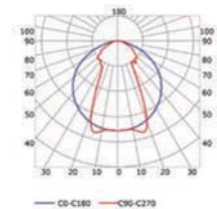

PHOTOMETRIC CURVE