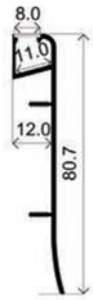

LLP-BB01-02

Available in 2 m for LED strip up to 10 mm width

COVERS