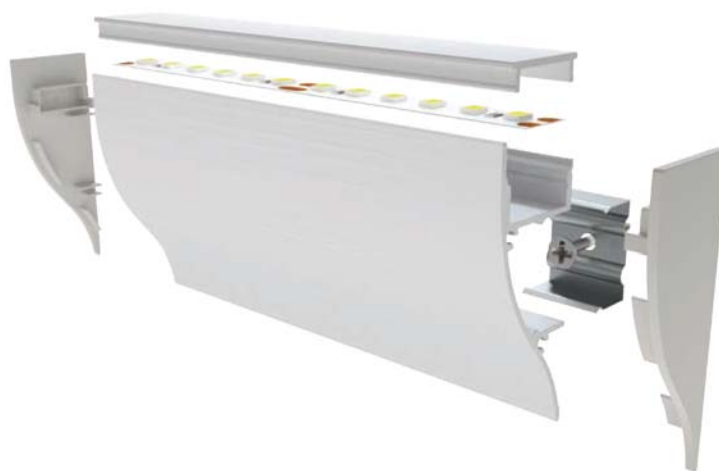

INSTALLATION

END CAPS

MOUNTING CLIPS

Article	Description	Length	Material	Color	Picture	Packaging
LLP-WL01-03-S2	Wall profile	2 m	Anodized aluminium	Silver		-
LLD-03-FK2	Transparent cover	2 m	Polycarbonate	-		320 pcs
LLD-03-FM2	Opal cover	2 m	Polycarbonate	-		320 pcs
LLD-03-FH2	Semiopal cover	2 m	Polycarbonate	-		320 pcs
LLD-03-FS2	Frosted cover	2 m	Polycarbonate	-		320 pcs
LLD-03-XK2-L1	55° lens	2 m	PMMA	-		-
LLE-WL01S-GP-U	Left end cap	-	Plastic	A		-
LLE-WL01D-GP-U	Right end cap	-	Plastic	B		-
LLM-ES02-M	Mounting clip	-	Metal	C		-