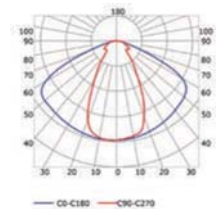

## PHOTOMETRIC CURVE

Transparent cover  
(light reduction: -16%)

Semiopal cover  
(light reduction: -21%)

Opal cover: -33%  
Frosted cover: -39%

56° lens cover  
(light reduction: -16%)