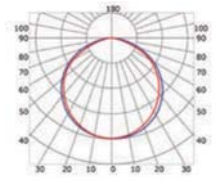

LLP-AC03-00

Available in 3 m for IP protection LED strip up to 12 mm width

PHOTOMETRIC CURVE

Light reduction: -21%