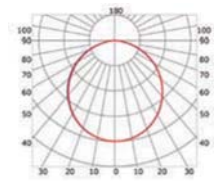

## PHOTOMETRIC CURVE

Transparent cover  
(light reduction: -21%)

Semiopal cover  
(light reduction: -24%)

Opal cover: -37%  
Frosted cover: -40%