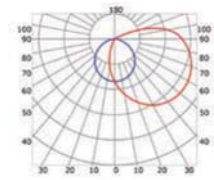

LLP-DW09-01

Available in 2 m for LED strip up to 17 mm width

COVERS

PHOTOMETRIC CURVE

Low opal cover
(light reduction: -35%)