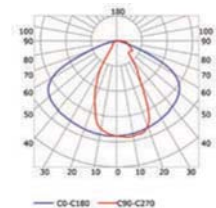

## PHOTOMETRIC CURVE

Transparent cover  
(light reduction: -20%)

Semiopal cover  
(light reduction: -25%)

Opal cover: -37%  
Frosted cover: -43%

55° lens cover  
(light reduction: -19%)