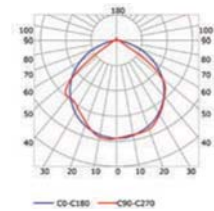

PHOTOMETRIC CURVE

Transparent cover
(light reduction: -9%)