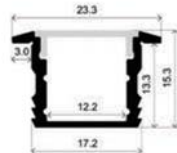

LLP-SL12-16