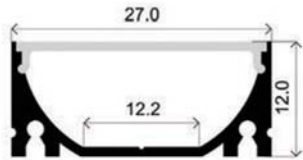

LLP-SL06-05

Available in 2 m and 3 m for LED strip up to 12 mm width

COVERS