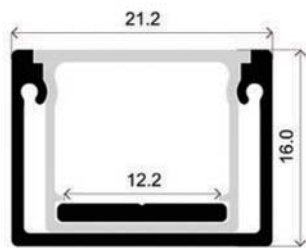

# LLP-SL10-13

Available in 3 m for LED strip up to 12 mm width