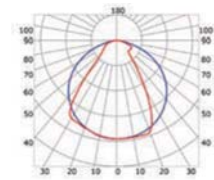

COVERS

PHOTOMETRIC CURVE