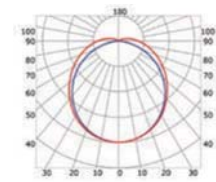

## PHOTOMETRIC CURVE

Transparent cover  
(light reduction: -7%)

Opal cover: -22%  
Frosted cover: -28%

Opal L cover  
(light reduction: -25%)