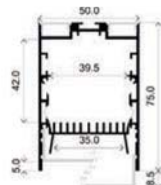

LLP-WL02-03