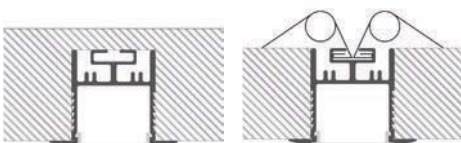

INSTALLATION