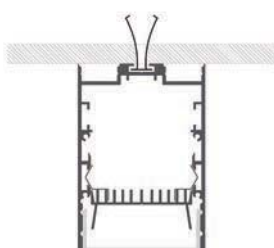

— C0-C180 — C90-C270
Opal cover: -40%
Frosted cover: -43%