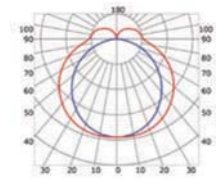

PHOTOMETRIC CURVE

High opal cover
(light reduction: -20%)