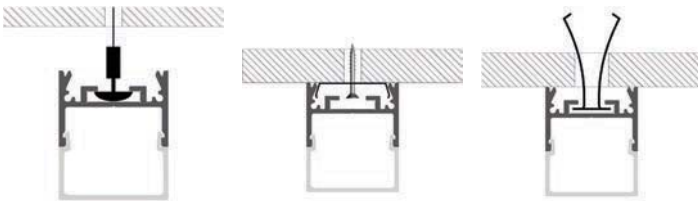

INSTALLATION

END CAPS

MOUNTING CLIPS