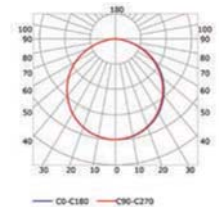

Low opal cover: -42%
Low frosted cover: -44%