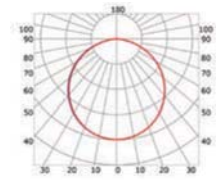

PHOTOMETRIC CURVE

Low opal cover: -39%
Low frosted cover: -41%