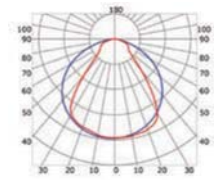

PHOTOMETRIC CURVE