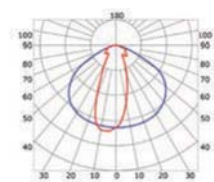

## PHOTOMETRIC CURVE

Transparent cover  
(light reduction: -25%)

Semiopal cover  
(light reduction: -29%)

Opal cover: -41%  
Frosted cover: -47%

40° lens cover  
(light reduction: -25%)