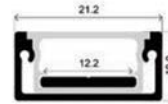

LLP-SL04-04

LLP-SL09-12