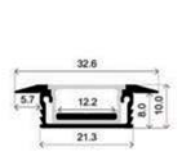

LLP-RE02-03