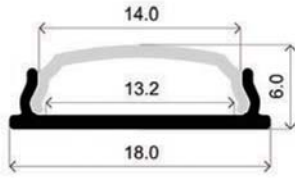

LLP-SL04-04

Available in 2 m for LED strip up to 13 mm width

COVERS