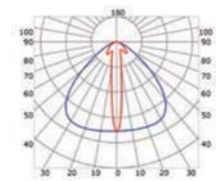

## PHOTOMETRIC CURVE

Transparent cover  
(light reduction -38%)

Semiopal cover  
(light reduction: -42%)

Opal cover: -56%  
Frosted cover: -58%

13° lens cover  
(light reduction: -38%)