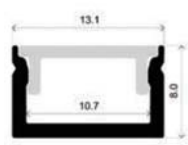

LLP-SL07-05