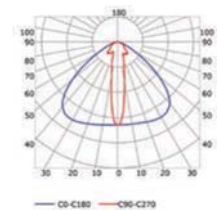

## PHOTOMETRIC CURVE

Transparent cover 50°  
(light reduction: -34%)

Semiopal cover 67°  
(light reduction: -38%)

Opal cover: -49%  
Frosted cover: -55%

18° Lens cover  
(light reduction: -34%)