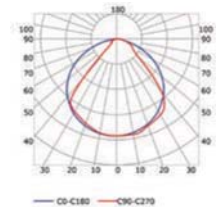

COVERS

PHOTOMETRIC CURVE