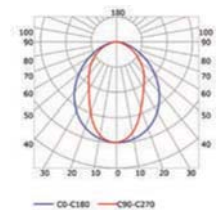

Semiopal cover
(light reduction -42%)