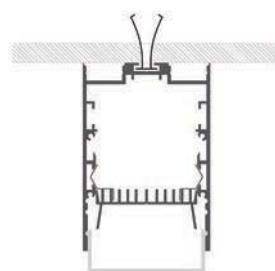

Photometric curves carried out changing the position of lower cover

— C0-C180 — C90-C270
Opal cover: -39%
Frosted cover: -42%