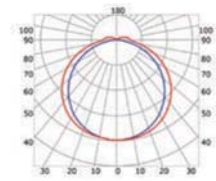

## PHOTOMETRIC CURVE

Low opal cover: -39%  
Low frosted cover: -41%

High opal cover: -38%  
High frosted cover: -39%