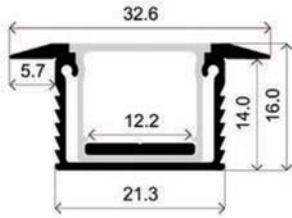

LLP-RE08-13

Available in 3 m for LED strip up to 12 mm width

COVERS

PHOTOMETRIC CURVE

INSTALLATION

END CAPS

Article	Description	Length	Material	Color	Picture	Packaging
LLP-RE08-13-S3	Waterproof recessed profile	3 m	Anodized aluminium	Silver		-
LLP-AC01-00-S3	Flat bar for LED strip	3 m	Anodized aluminium	Silver		-
LLD-13-WM3	Opal cover	3 m	Polycarbonate	-		-
LLE-RE08-GP-W	External end cap with hole	-	Plastic	Grey	A	200 pcs
LLE-D13W-WS-U	Internal end cap	-	Silicone	White	B	200 pcs