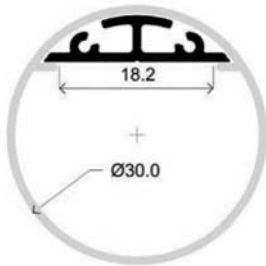

# LLP-NE02-15

Available in 2 m for LED strip up to 18 mm width