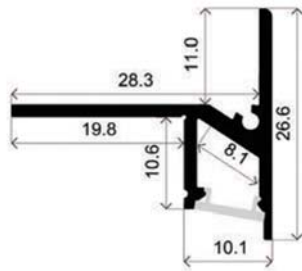

LLP-ST01-02

Available in 2 m for LED strip up to 6 mm width

COVERS