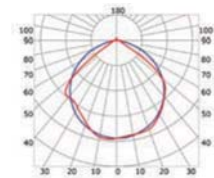

PHOTOMETRIC CURVE