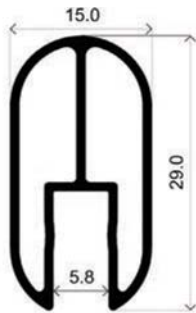

LLP-WB01-00

Available in 2 m for 6 mm Neon Flex

PHOTOMETRIC CURVE

Light reduction: -15%

INSTALLATION

MOUNTING CLIPS

Article	Description	Length	Material	Color	Picture	Packaging
LLP-WB01-00-S2	Wardrobe profile	2 m	Anodized aluminium	Silver		-