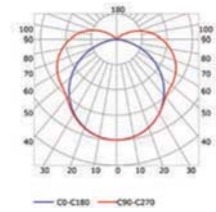

## PHOTOMETRIC CURVE

Transparent cover  
(light reduction: -7%)

Opal cover: -22%  
Frosted cover: -28%

Opal L cover  
(light reduction: -25%)