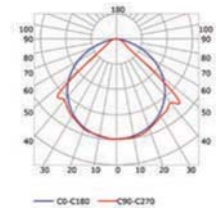

PHOTOMETRIC CURVE

Transparent cover
(light reduction: -14%)