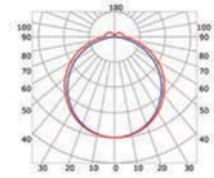

LLP-SL03-02

Available in 2 m and 3 m for LED strip up to 6 mm width

COVERS

PHOTOMETRIC CURVE

Opal cover: -35%
Frosted cover: -38%