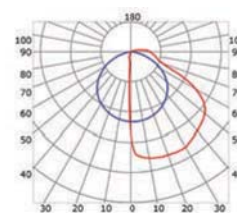

— C0-C180 — C90-C270

Transparent cover