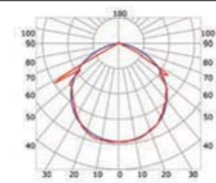

PHOTOMETRIC CURVE