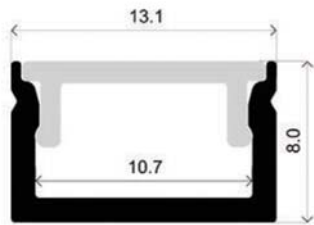

INSTALLATION