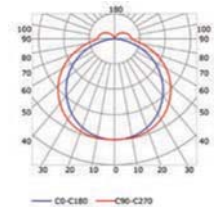

COVERS

PHOTOMETRIC CURVE

High Opal cover: -64%
High Frosted cover: -63%