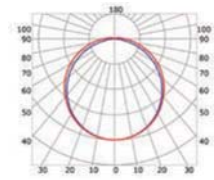

PHOTOMETRIC CURVE

Opal cover
(light reduction: -25%)