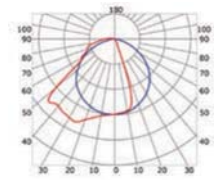

PHOTOMETRIC CURVE