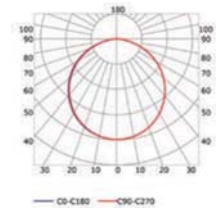

Low opal cover: -41%
Low frosted cover: -42%