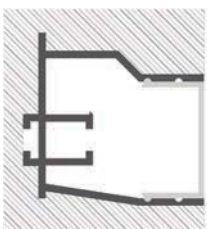

INSTALLATION

MOUNTING CLIPS