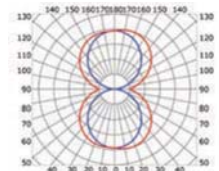

## PHOTOMETRIC CURVE

High opal cover  
(light reduction: -37%)

Flat opal cover  
(light reduction: -43%)