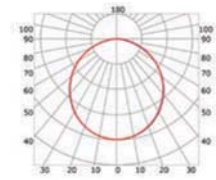

PHOTOMETRIC CURVE

Opal cover
(light reduction: -32%)