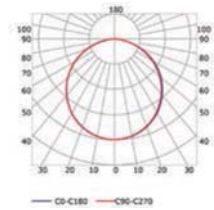

COVERS

PHOTOMETRIC CURVE

Opal cover: -42%
Frosted cover: -43%