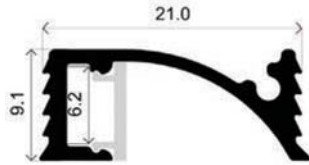

# LLP-RE10-02

Available in 2 m for LED strip up to 6 mm width