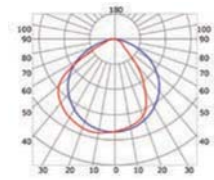

COVERS

PHOTOMETRIC CURVE