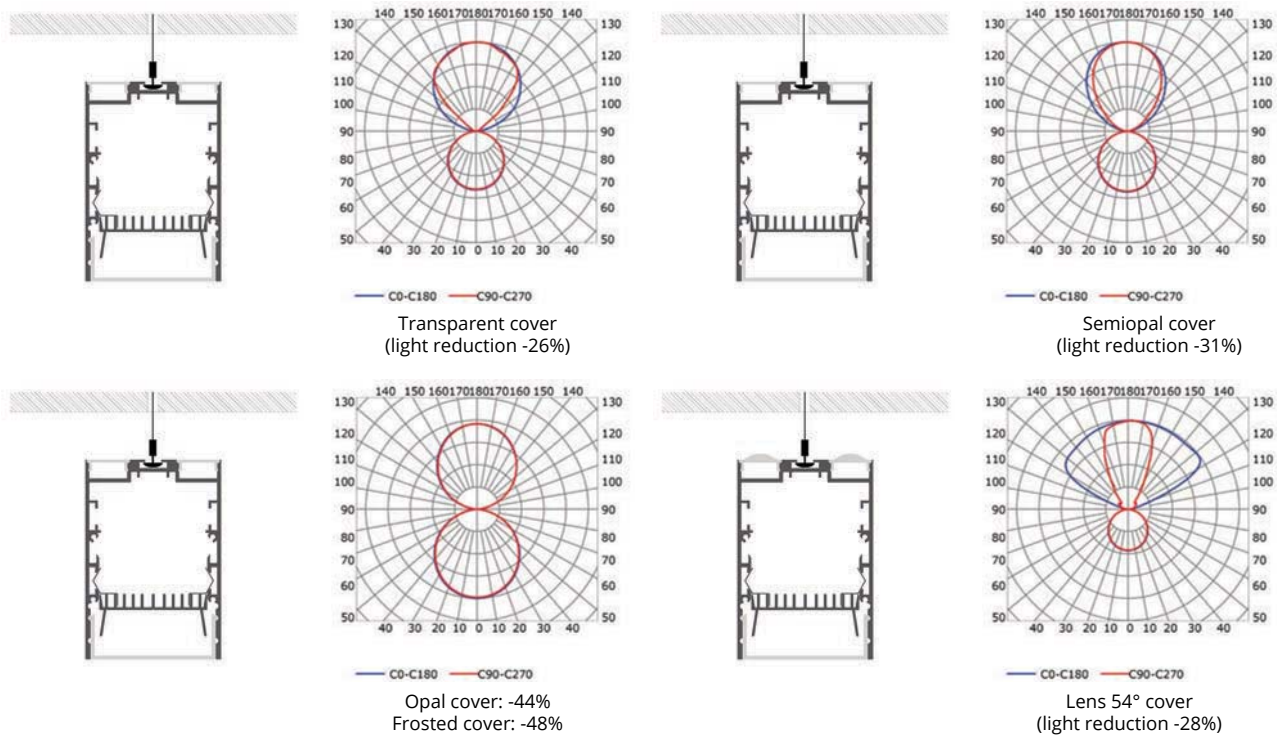

Photometric curves carried out changing the position of upper covers