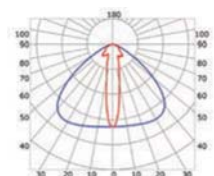

## PHOTOMETRIC CURVE

Transparent cover 50°  
(light reduction: -34%)

Semiopal cover 67°  
(light reduction: -38%)

Opal cover: -49%  
Frosted cover: -55%

18° lens cover  
(light reduction: -34%)