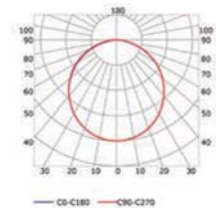

## PHOTOMETRIC CURVE

High opal cover  
(light reduction: -29%)

Flat opal cover  
(light reduction: -36%)