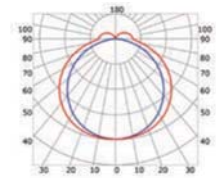

PHOTOMETRIC CURVE

High opal cover: -36%
High frosted cover: -38%