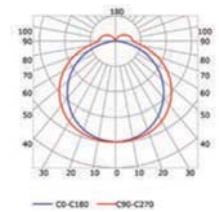

PHOTOMETRIC CURVE

High opal cover: -38%
High frosted cover: -40%