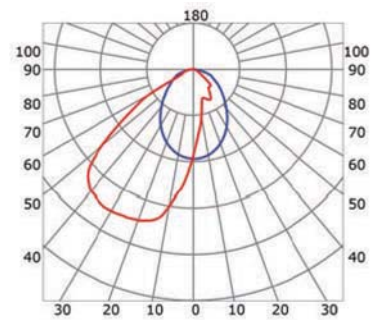

— C0-C180 — C90-C270

60° lens cover
(light reduction: -17%)