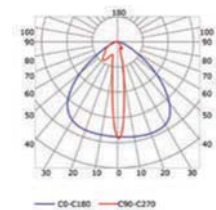

## PHOTOMETRIC CURVE

Transparent cover 40°  
(light reduction -41%)

Semiopal cover  
(light reduction: -45%)

Opal cover: -59%  
Frosted cover: -60%

14° lens cover  
(light reduction: -41%)

Article	Description	Length	Material	Color	Picture	Packaging
LLP-DW01-03-S3	Drywall profile	3 m	Anodized aluminium	Silver		24 pcs
LLD-03-FK3	Transparent cover	3 m	Polycarbonate	-		180 pcs
LLD-03-FM3	Opal cover	3 m	Polycarbonate	-		180 pcs
LLD-03-FH3	Semiopal cover	3 m	Polycarbonate	-		180 pcs
LLD-03-FS3	Frosted cover	3 m	Polycarbonate	-		180 pcs
LLD-03-XK3-L1	14° lens	3 m	PMMA	-		-