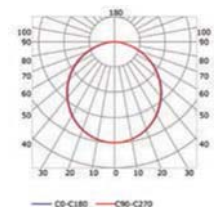

## PHOTOMETRIC CURVE

Transparent cover  
(light reduction: -8%)

Opal cover: -26%  
Frosted cover: -27%