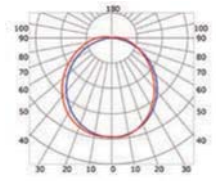

LLP-WB01-00

Available in 2 m for 6 mm Neon Flex

PHOTOMETRIC CURVE

Light reduction: -15%