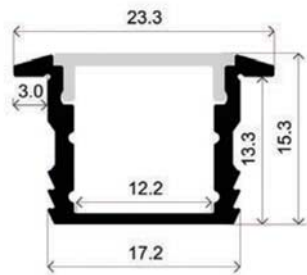

LLP-RE02-03

Available in 2 m and 3 m for LED strip up to 12 mm width

COVERS