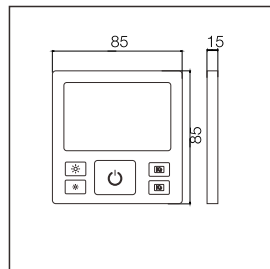

Wireless swith panel

Material	Plastic
Color	White

SMART DIM

Power	Max. 100W
Material	Plastic
Color	White

0126 ME Connector Kit

Material	Aluminum
Color	Black

Produktinformation

0126MEN