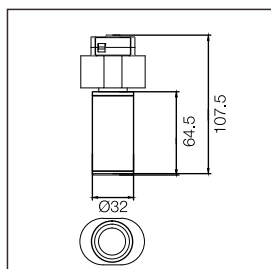

0126MSA 5

Power	5W
CCT	3000K ● 4000K ● 6500K ○
Voltage	DC24V
Output Lumens	400 lm
CRI	>80
Material	Aluminum
Color	Black
Life	30 000 H
Warranty	3 Years