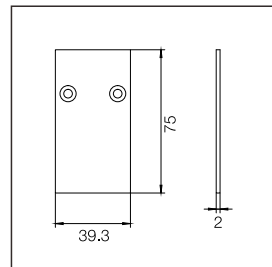

Cap 0126ME

Material Aluminum
Color Black