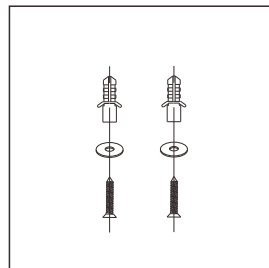

S-mouted

Material Iron
Color Chrome