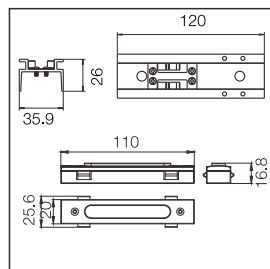

Wireless swith panel

Material	Plastic
Color	White

SMART DIM

Power	Max. 100W
Material	Plastic
Color	White

0126 ME Connector Kit

Material	Aluminum
Color	Black

Produktinformation

0126MEN