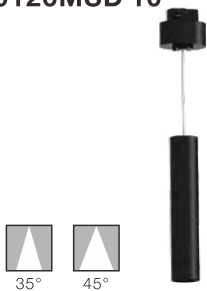

0126MSD 10

Power	10W
CCT	3000K ● 4000K ● 6500K ○
Voltage	DC24V
Output Lumens	800 lm
CRI	>80
Material	Aluminum
Color	Black
Life	30 000 H
Warranty	3 Years