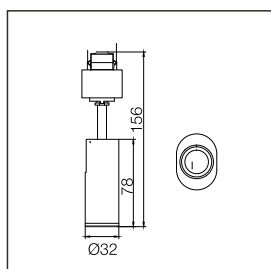

0126MSF 5

Power	5W
CCT	3000K ● 4000K ● 6500K ○
Voltage	DC24V
Output Lumens	400 lm
CRI	>80
Material	Aluminum
Color	Black
Life	30 000 H
Warranty	3 Years