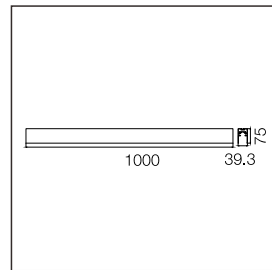

Wireless swith panel

Material	Plastic
Color	White

SMART DIM

Power	Max. 100W
Material	Plastic
Color	White

0126 ME Connector Kit

Material	Aluminum
Color	Black

Produktinformation

0126MEN