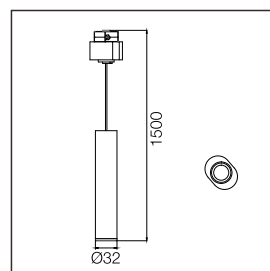

0126MSD 10

Power	10W
CCT	3000K ● 4000K ● 6500K ○
Voltage	DC24V
Output Lumens	800 lm
CRI	>80
Material	Aluminum
Color	Black
Life	30 000 H
Warranty	3 Years