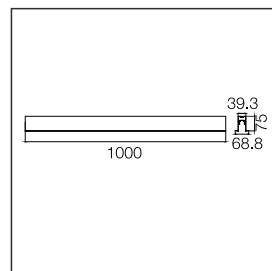

0126MECN

Material Aluminum
Color Black