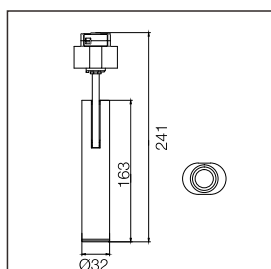

0126MSF 15

Power	15W
CCT	3000K ● 4000K ● 6500K ○
Voltage	DC24V
Output Lumens	1200 lm
CRI	>80
Material	Aluminum
Color	Black
Life	30 000 H
Warranty	3 Years